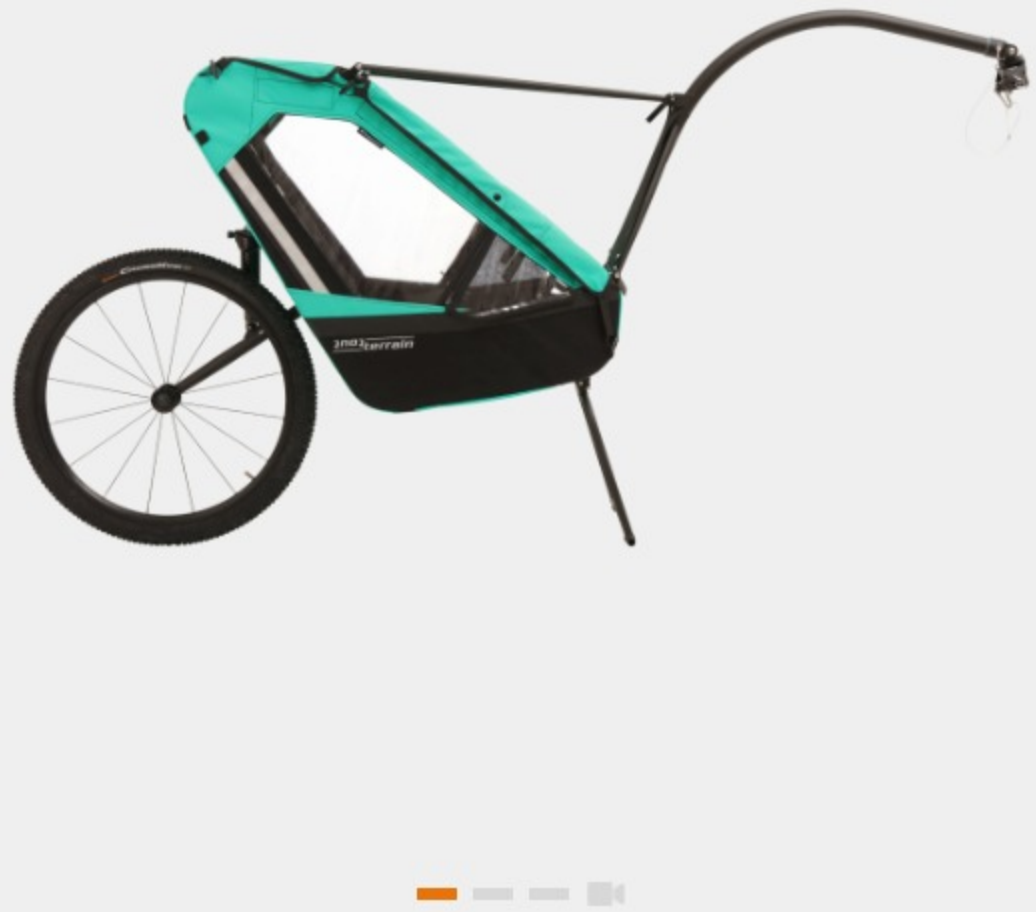

SINGLETRAILER II SPORT

Color:

Quantity:

[ADD TO SHOPPING CART](#)